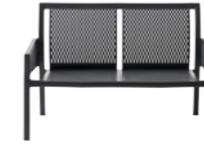

SUNLOUNGER
Forsix Design

CORALINE
Forsix Design

MINUSH RELAX
Studio Eurolinea Design

GRAND MINUSH
Studio Eurolinea Design

CONGA
Studio Eurolinea Design

ETESIAN
Forsix Design

EALA
Forsix Design

KANVAS LOUNGE
Stefano Sandonà Design