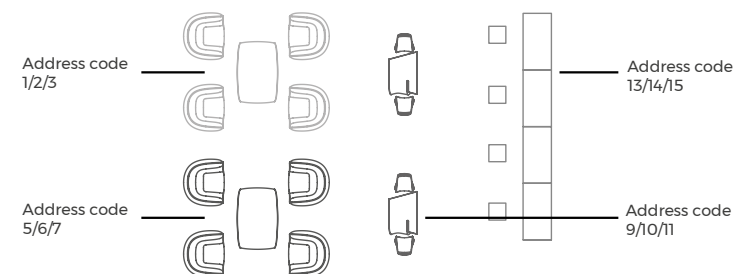

2* Example of DMX Wireless Professional Customized Configuration