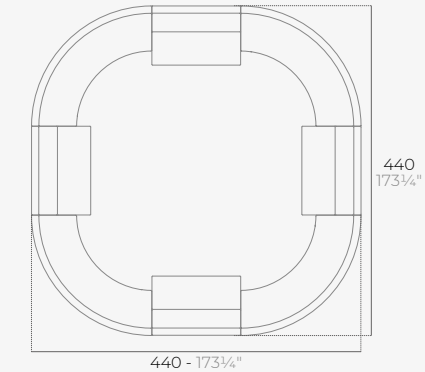

4 x 56023 120 Barra - 120 Counter
4 x 56002 Barra curva - Curved counter