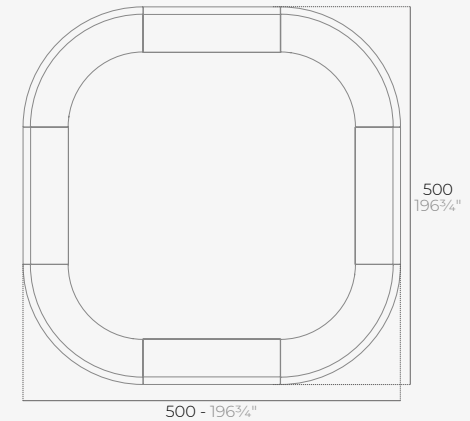

4 x 56001 180 Barra - 180 Counter
4 x 56002 Barra curva - Curved counter