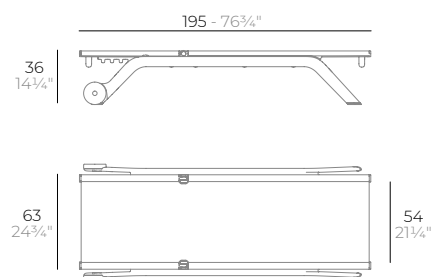

AFRICA sun lounger.

Basic. Básico.
(Price/unit in 12 units package)

Basic. Básico.
(Price/unit in 4 units package)

Optional.

Spare Canvas Kit (batyline fabric)
Kit lona de recambio (tejido batyline)

Price per unit
Precio unidad

Basic colours
Colores básicos

- WHITE
- GREY
- ECRU

discover more!
conoce más!

IBIZA sun lounger's table.

Basic. Básico.

- WHITE
- BLACK
- ECRU
- PICKLE

IBIZA sun lounger.

Basic. Básico.

REVOLUTION
Recycled plastic from the Mediterranean*

- stackable
- UNE-EN 581-1/2/3
- BIFMA ANSI/BIFMA X5.4
- Fire proof UNE EN 1021 IMO A.652 UNI 9175 BS 5852
- light exposure ISO 4892-2

- WHITE
- ECRU
- MILOS (R)
- CALA (R)
- MANTA (R)

4 uds. 71,7 kg 1,17 m³
4 uds. 158,1 lb 41,3 ft³

**TABLES
MESAS**

IBIZA side table / low stool

Basic. Básico.

REVOLUTION
Recycled plastic from the Mediterranean*

- stackable
- Fire proof UNE EN 1021 IMO A.652 UNI 9175 BS 5852
- light exposure ISO 4892-2

- WHITE
- BLACK
- ECRU
- PICKLE
- MILOS (R)
- CALA (R)
- MANTA (R)

4 uds. 15,3 kg 0,22 m³
4 uds. 33,8 lb 7,7 ft³

VOXEL sun lounger.

Basic. Básico.
(Price/unit in 12 units package)

Basic. Básico.
(Price/unit in 4 units package)

Optional.

Spare Canvas Kit (batyline fabric)
Kit lona de recambio (tejido batyline)

Price per unit
Precio unidad

Basic colours
Colores básicos

- WHITE
- GREY
- ECRU

4 uds. 88,4 kg 1,2 m³
4 uds. 194,8 lb 42,2 ft³

VOXEL sun lounger's table.

Basic. Básico.

- WHITE
- GREY
- ECRU

4 uds. 9 kg 0,04 m³
4 uds. 19,8 lb 1,6 ft³

VOXEL sun lounger table.

Basic. Básico.

- stackable
- Fire proof UNE EN 1021 IMO A.652 UNI 9175 BS 5852
- light exposure ISO 4892-2

- WHITE
- GRAY
- ECRU

4 uds. 9 kg 0,04 m³
4 uds. 19,8 lb 1,6 ft³

SOLID coffee table.

Basic. Básico.

- stackable max. 6
- Fire proof UNE EN 1021 IMO A.652 UNI 9175 BS 5852
- light exposure ISO 4892-2

- WHITE
- BLACK
- ECRU

4 uds. 41,3 kg 0,58 m³
4 uds. 91 lb 20,5 ft³

SOLID dinning table.

Basic. Básico.