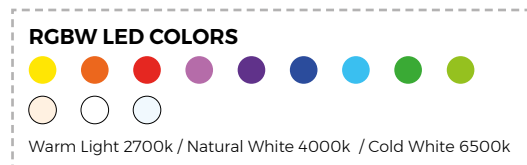

Unit with internal lighting with RGBW LED technology and remote control unit for switching colors. Available only in matte ice white finish. Remote control included.

RGBW LED DMX

Unit with internal lighting with RGBW LED technology and remote control unit for switching colors. Also controlled by DMX-1024 (wireless), enabling communication between one or more products simultaneously via the DMX transmitter (not included). There are two options to choose from: Professional XLR DMX and Home WIFI DMX.

Both options are available in various configurations:

1* DMX Wireless Standard Configuration.

2* DMX Wireless Customized Configuration.

WITH BATTERY

RGBW LED BATTERY

Unit with internal lighting with battery-powered RGBW LED technology. Includes charger and remote control for switching colors and charger. Available only in matte ice white finish.

RGBW LED DMX BATTERY

Unit with internal lighting with RGBW LED technology supplied by a battery (includes charger and remote control unit for switching colors). Also controlled by DMX-1024 (wireless), enabling communication between one or more products simultaneously via the DMX transmitter (not included). There are two options to choose from: Professional XLR DMX and Home WIFI DMX. (Remote control included).

Both options can have 2 different configurations:

1* DMX Wireless Standard Configuration.

2* DMX Wireless Customized Configuration.

Bluetooth Sound System ✨

Connect your smartphone or tablet via Bluetooth to the built in speakers.

- Sound systems 200W Dual component.

- Bluetooth Ready v.4.0.

- Input: AUX Jack 3,5 mm.

- USB Charger for portable gadget - Output 5V= 1500mA

Lightining

POWER SUPPLY

LED WHITE

- Simple color LEDs 4500 K

- 720 - 2800 LM Max. (Models subject to availability)

- 12 - 72 W Max. (Models subject o availability)

- Power supply: Mean Well / Class 2 / IN: 100-240V AC / 50-60Hz

- IEE: Class A

- IP65 / applicable for wet areas.

- Ta: 40°C

- 4-5 m. white cable Ho5RN-F 2G1 mm2 + Plug (EU - AUS - UK) Ⓢ Ⓢ Ⓢ

- 4-5 m. white cable SJTW - 2 x AWG18 + Plug (USA) Ⓢ Ⓢ

- CE / RoHS / UL

NANO LED WHITE

- Simple color LEDs 4500 K

- 40 LM

- 14 W Max.

- Wall Power supply: IN: 100-240V AC / 50-60Hz

- IEE: Class A

- IP20 / indoor use only

- Ta: 35°C

- 2 Meters transparent cable with hand switch + EU Plug Ⓢ Ⓢ

- CE / RoHS

RGBW LED

- Multicolor LEDs RGBW

- Controller RF433 Mhz / 10-15 meters range

- 450 - 1100 LM Max. (Models subject to availability)

- 16 - 72 W Max. (Models subject to availability)

- Power supply: Mean Well / Class 2 / IN: 100-240V AC / 50-60Hz

- IEE: Class A

- IP65 / applicable for wet areas.

- Ta: 40°C

- 4-5 m. white cable Ho5RN-F 2G1 mm2 + Plug (EU - AUS - UK) Ⓢ Ⓢ Ⓢ

- 4-5 m. white cable SJTW - 2 x AWG18 + Plug (USA) Ⓢ Ⓢ

- CE / RoHS / UL

RGBW LED DMX

- Multicolor LEDs RGBW

- Controller RF433 Mhz / 10-15 meters range

- DMX 1024 decoder / 2.4Ghz wireless signal/ compatible with IOS or Android & Professional Installations.

- DMX 1024 decoder / 2.4 Ghz wireless signal.

- Home WiFi DMX wireless controller, compatible with IOS and Android (not included)

- Professional DMX wireless controller, connector XLR (not included)

- 450 - 1100 LM Max. (Models subject to availability)

- 12 - 72 W Max. (Models subject to availability)

- Power supply: Mean Well / Class 2 / IN: 100-240V AC / 50-60Hz

- IEE: Class A

- IP65 / applicable for wet areas.

- Ta: 40°C

- 4-5 m. white cable Ho5RN-F 2G1 mm2 + Plug (EU - AUS - UK) Ⓢ Ⓢ Ⓢ

- 4-5 m. white cable SJTW - 2 x AWG18 + Plug (USA) Ⓢ Ⓢ

- CE / RoHS / UL

BATTERY

BATTERY RGBW LED

- Multicolor LEDs RGBW

- Controller RF433 Mhz / 10-15 meters range

- 450 - 1100 LM Max. (depending on the model)

- 12 - 72 W Max. (depending on the model)

- Li-ion Battery 5.2.19 Ah (depending on the model) 12V / 6-8 h autonomy / Load 5h - 500 cycles

- Charger: 1.5A - 4A (depending on the model) IN: 100-240V AC / 50-60Hz

- IEE: Class A / CE / RoHS / IP65 (Suitable for wet areas)

- Ta: 40°C

BATTERY RGBW LED DMX

- Multicolor LEDs RGBW

- Controller RF433 Mhz / 10-15 meters range

- DMX 1024 decoder / 2.4 Ghz wireless signal.

- Home WiFi DMX wireless controller, compatible with IOS and Android (not included)

- Professional DMX wireless controller, connector XLR (not included)

- Li-ion Battery 5.2 - 19 Ah (depending on the model) 12V / 6-8 h autonomy / Load 5h - 500 cycles

- Charger: 1.5A - 4A (depending on the model) IN: 100-240V AC / 50-60Hz

- 1100 LM Max. (Models subject to availability)

- 12 - 72 W Max. (Models subject to availability)

- IEE: Class A / CE / RoHS / IP65 (Suitable for wet areas)

- Ta: 40°C