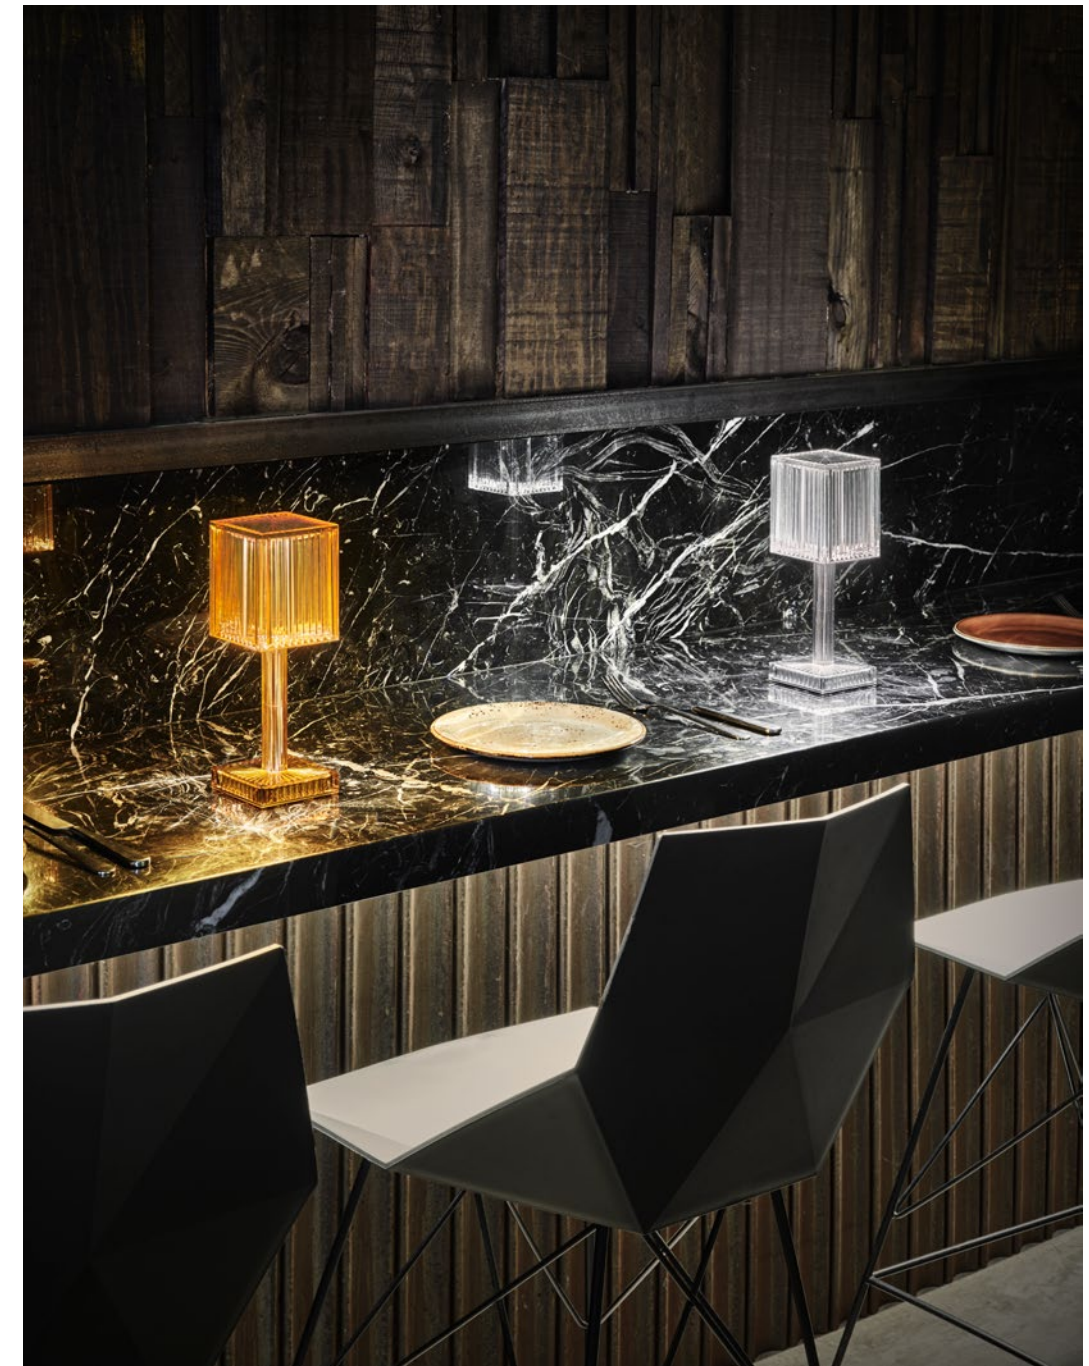

BY RAMÓN ESTEVE

VELA **CATERING COUNTER**
white + glass top + ice-bucket

MARQUIS

BY ESTUDI{H}AC

MARQUIS **TABLE LAMP**
clear

GATSBY

BY RAMÓN ESTEVE

GATSBY **PRISM TABLE LAMP** & **FAZ STOOL**
ambar & clear & black