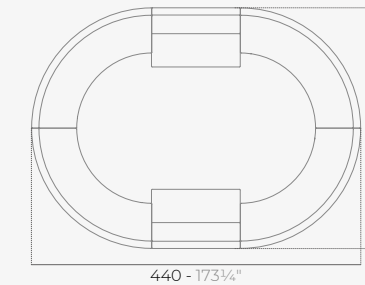

2 x 56023 120 Barra - 120 Counter
4 x 56002 Barra curva - Curved counter