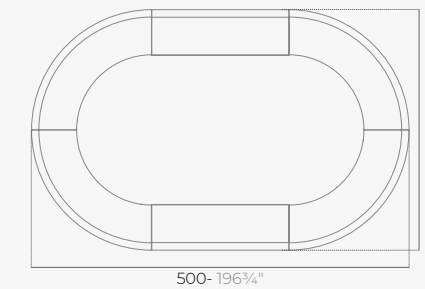

2 x 56001 180 Barra - 180 Counter
4 x 56002 Barra curva - Curved counter