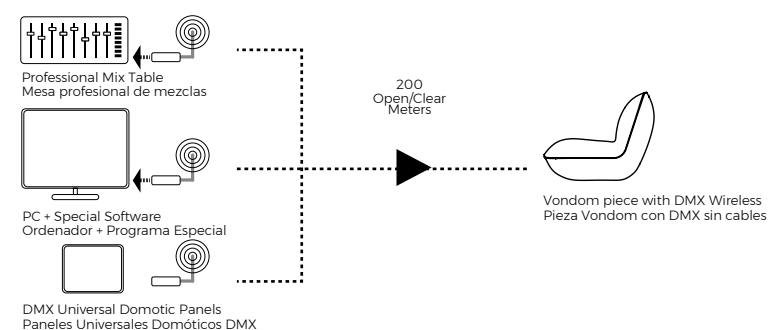

2* Example of DMX Wireless Professional Customized Configuration

DMX IS FUN!

DMX WIRELESS HOME WIFI PACK

Vondom DMX Wireless Home Wi-Fi Pack is a WI-FI access point to control all LED RGBW VONDOM items with your IOS or Android devices.