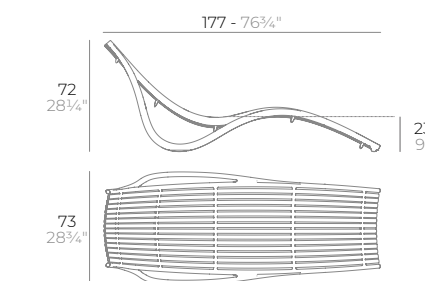

AFRICA sun lounger.

Basic. Básico.
(Price/unit in 12 units package)

Basic. Básico.
(Price/unit in 4 units package)

Optional.

Spare Canvas Kit (batyline fabric)
Kit lona de recambio (tejido batyline)

Price per unit
Precio unidad

Basic colours
Colores básicos

- WHITE
- GREY
- ECRU

discover more!
conoce más!

IBIZA sun lounger's table.

Basic. Básico.

- WHITE
- BLACK
- ECRU
- PICKLE

IBIZA sun lounger.

Basic. Básico.

REVOLUTION
Recycled plastic from the Mediterranean*

- stackable
- UNE-EN 581-1/2/3
- BIFMA ANSI/BIFMA X5.4
- Fire proof UNE EN 1021 IMO A.652 UNI 9175 BS 5852
- light exposure ISO 4892-2

- WHITE
- ECRU
- MILOS (R)
- CALA (R)
- MANTA (R)

4 uds. 71,7 kg 1,17 m³
4 uds. 158,1 lb 41,3 ft³

**TABLES
MESAS**

IBIZA side table / low stool

Basic. Básico.

REVOLUTION
Recycled plastic from the Mediterranean*

- stackable
- Fire proof UNE EN 1021 IMO A.652 UNI 9175 BS 5852
- light exposure ISO 4892-2

- WHITE
- BLACK
- ECRU
- PICKLE
- MILOS (R)
- CALA (R)
- MANTA (R)

4 uds. 15,3 kg 0,22 m³
4 uds. 33,8 lb 7,7 ft³

VOXEL sun lounger.

Basic. Básico.
(Price/unit in 12 units package)

Basic. Básico.
(Price/unit in 4 units package)

Optional.

Spare Canvas Kit (batyline fabric)
Kit lona de recambio (tejido batyline)

Price per unit
Precio unidad

Basic colours
Colores básicos

- WHITE
- GREY
- ECRU

4 uds. 88,4 kg 1,2 m³
4 uds. 194,8 lb 42,2 ft³

VOXEL sun lounger's table.

Basic. Básico.

- WHITE
- GREY
- ECRU

4 uds. 9 kg 0,04 m³
4 uds. 19,8 lb 1,6 ft³

VOXEL sun lounger table.

Basic. Básico.

- stackable
- Fire proof UNE EN 1021 IMO A.652 UNI 9175 BS 5852
- light exposure ISO 4892-2

- WHITE
- GRAY
- ECRU

4 uds. 9 kg 0,04 m³
4 uds. 19,8 lb 1,6 ft³

SOLID coffee table.

Basic. Básico.

- stackable max. 6
- Fire proof UNE EN 1021 IMO A.652 UNI 9175 BS 5852
- light exposure ISO 4892-2

- WHITE
- BLACK
- ECRU

4 uds. 41,3 kg 0,58 m³
4 uds. 91 lb 20,5 ft³

SOLID dinning table.

Basic. Básico.